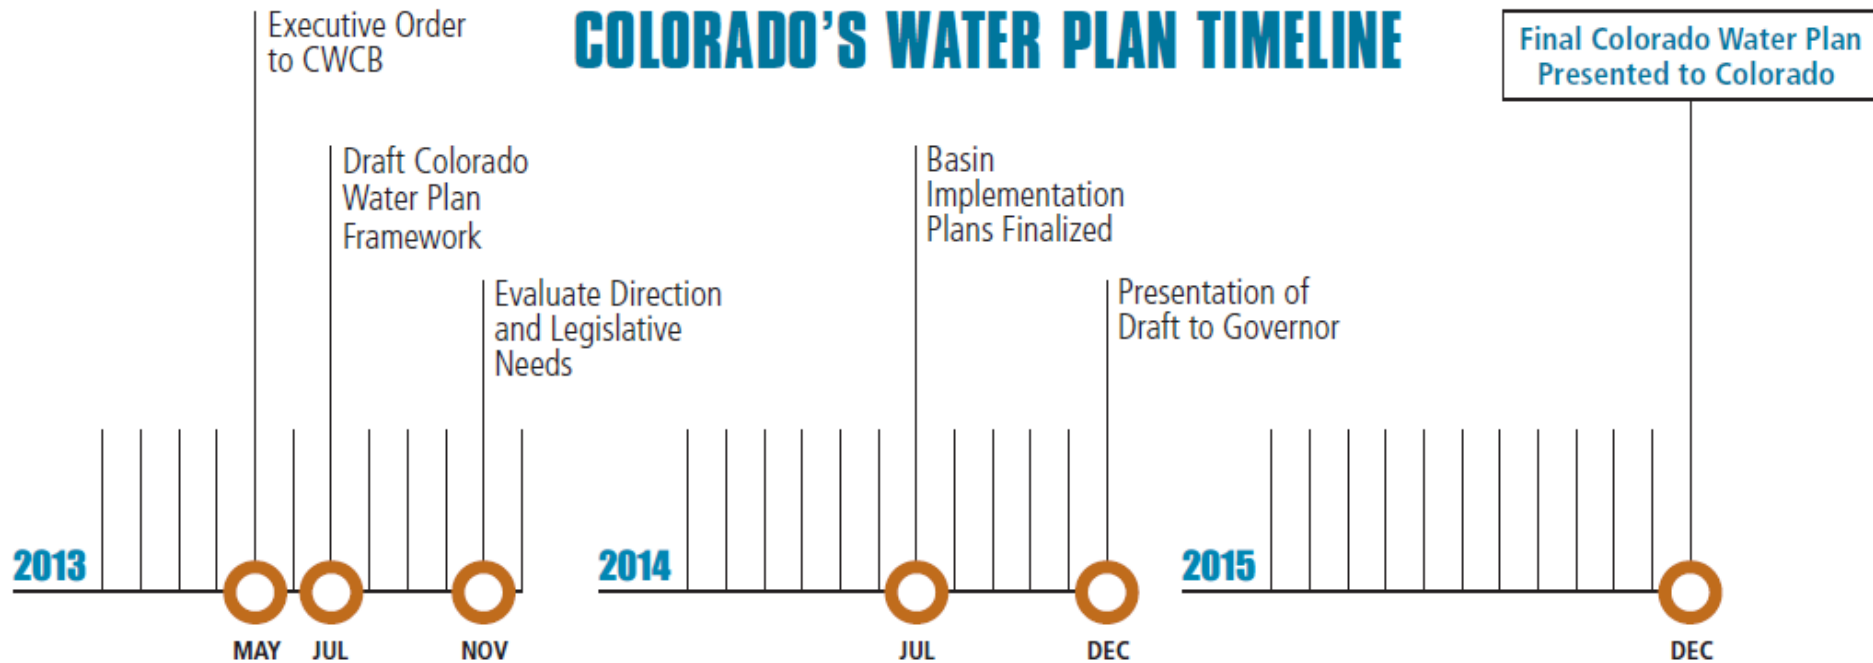

Coloradowaterplan.com

southplattebasin.com

Colorado's Future M&I Water Needs

Colorado's Future M&I Water Needs

Colorado's Future M&I Water Needs

Greeley Water Supply and Demand

**With ag acquisition and Milton Seaman expansion,
supply lasts until 2060.**

Generalized Data Representation of Provider (Utility X) Water Supply Summary