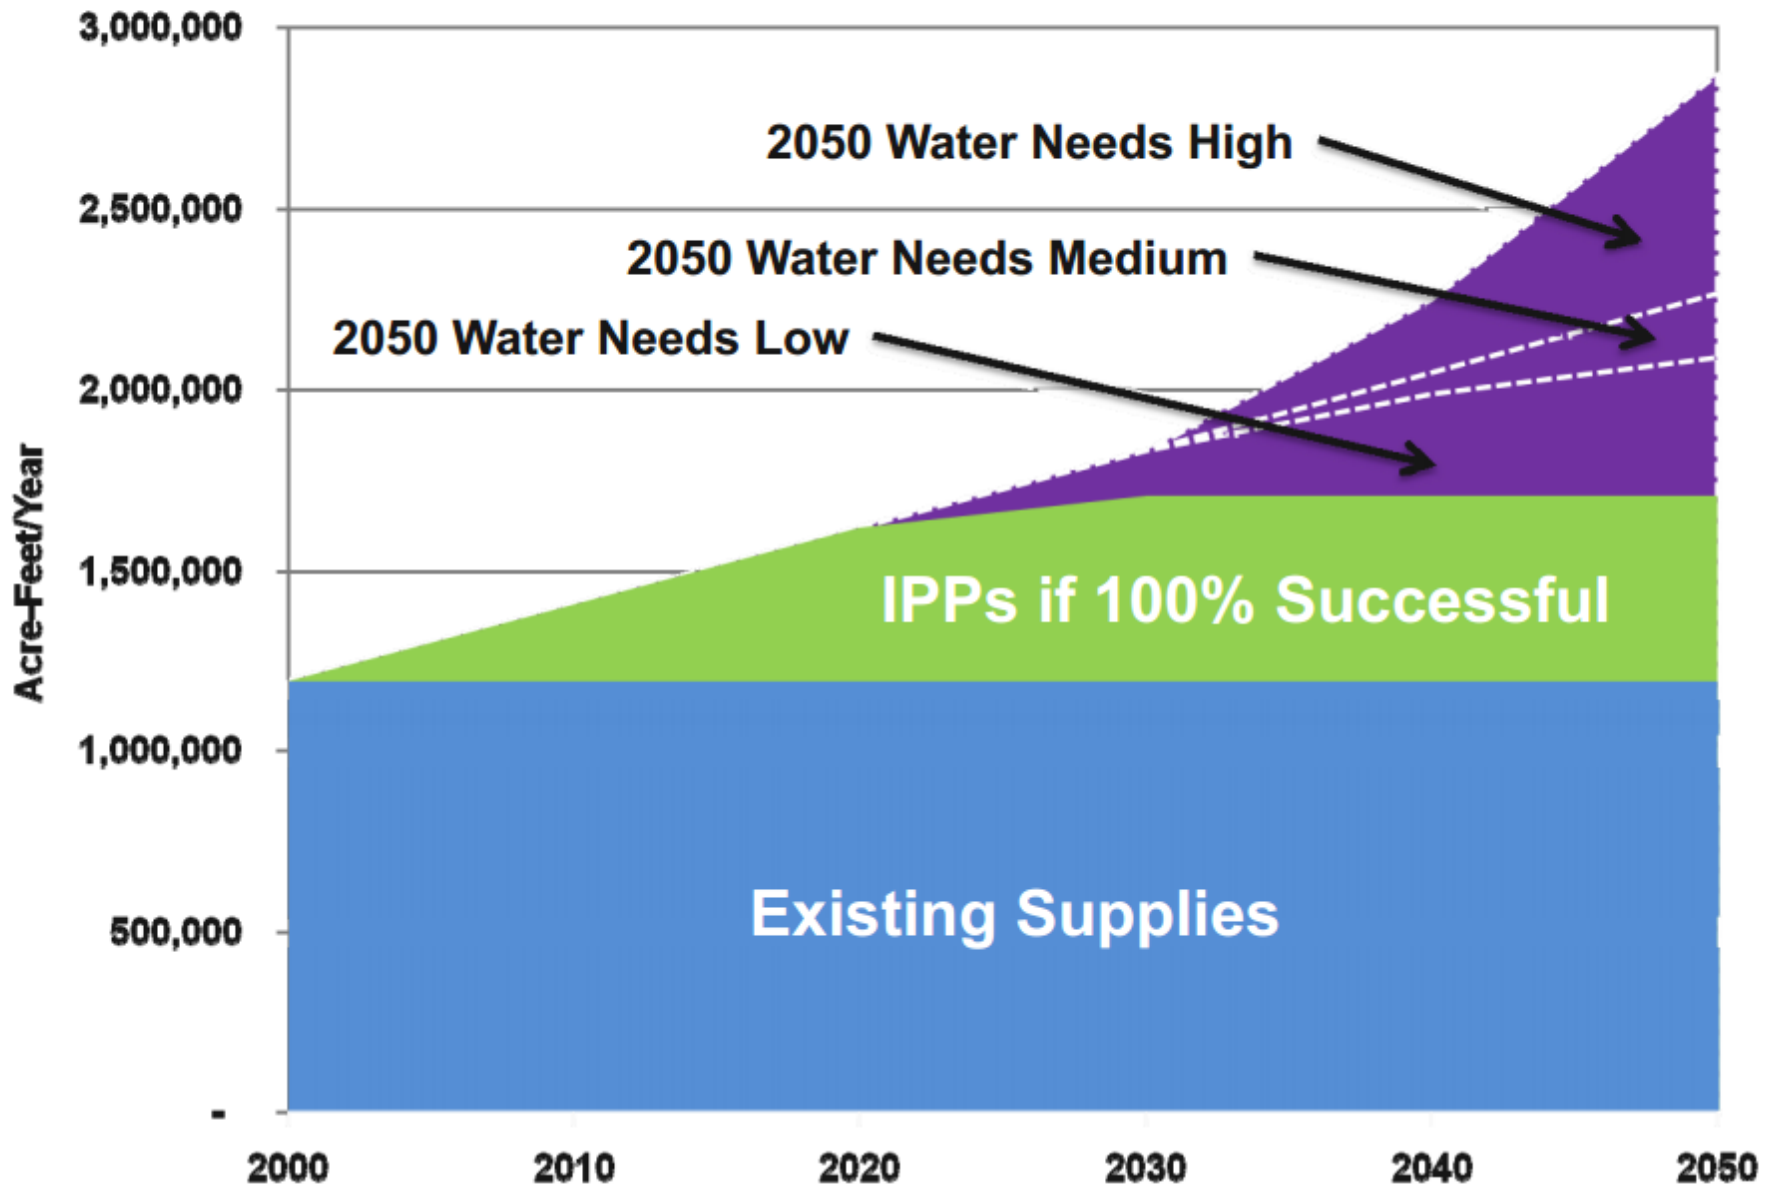

Coloradowaterplan.com

southplattebasin.com

Colorado's Future M&I Water Needs

Colorado's Future M&I Water Needs

Colorado's Future M&I Water Needs

Greeley Water Supply and Demand

**With ag acquisition and Milton Seaman expansion,
supply lasts until 2060.**

Generalized Data Representation of Provider (Utility X) Water Supply Summary