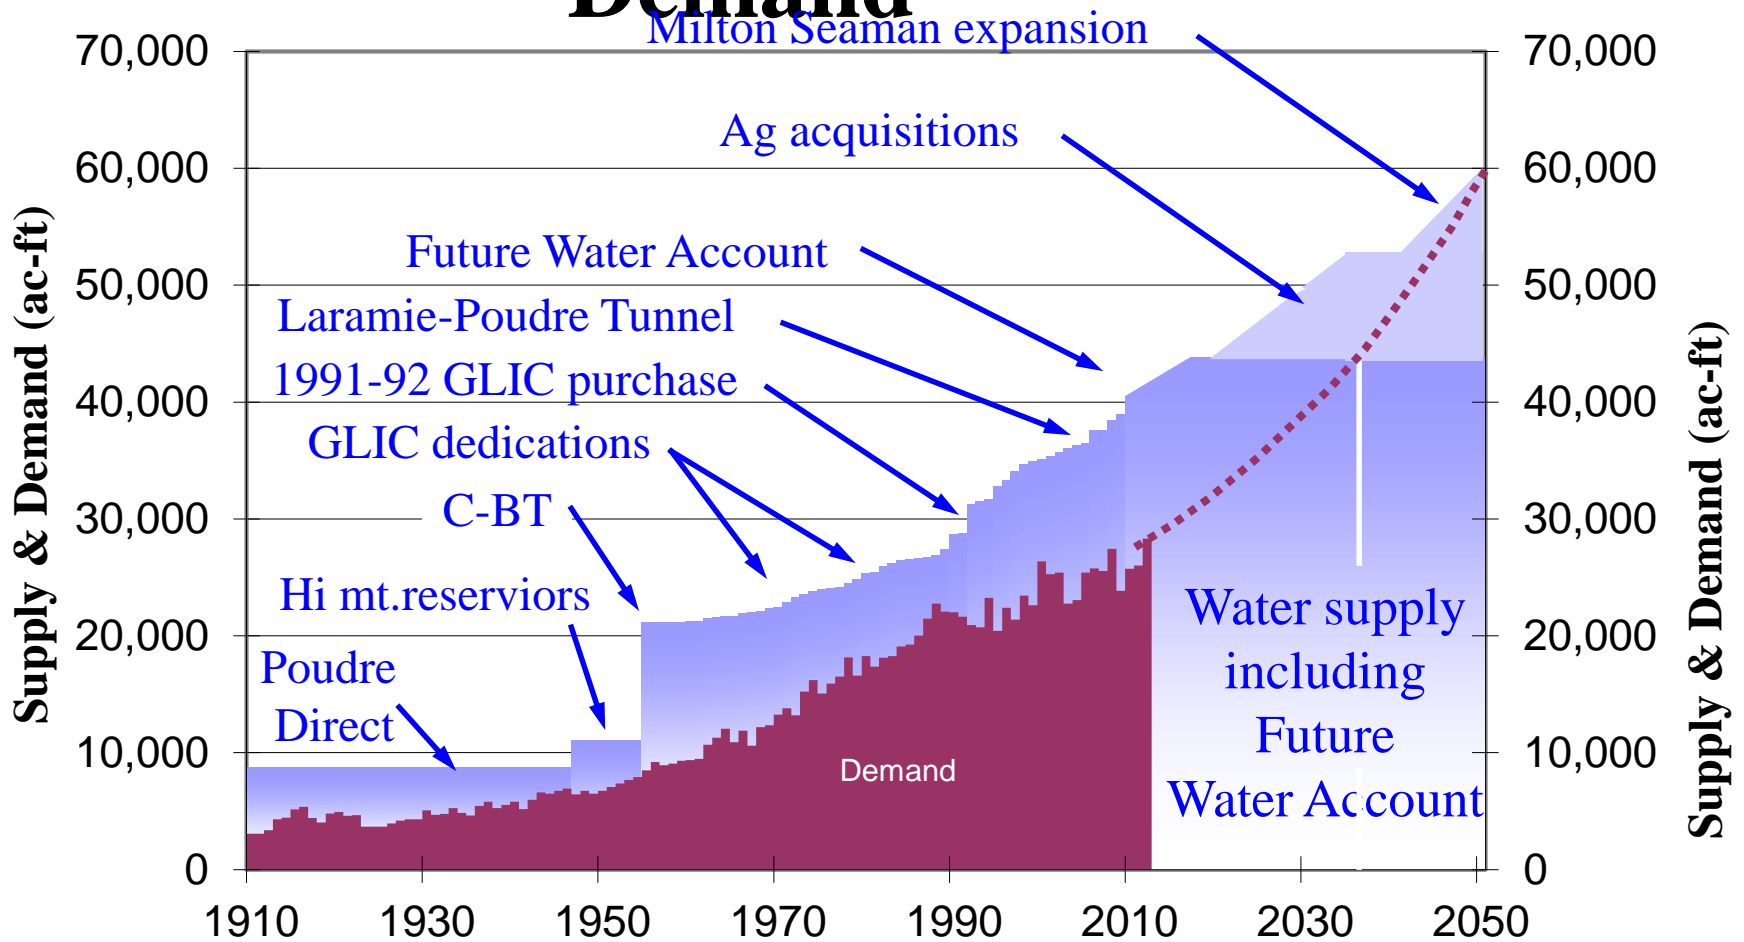

Coloradowaterplan.com

southplattebasin.com

Colorado's Future M&I Water Needs

Colorado's Future M&I Water Needs

Colorado's Future M&I Water Needs

Greeley Water Supply and Demand

**With ag acquisition and Milton Seaman expansion,
supply lasts until 2060.**

Generalized Data Representation of Provider (Utility X) Water Supply Summary