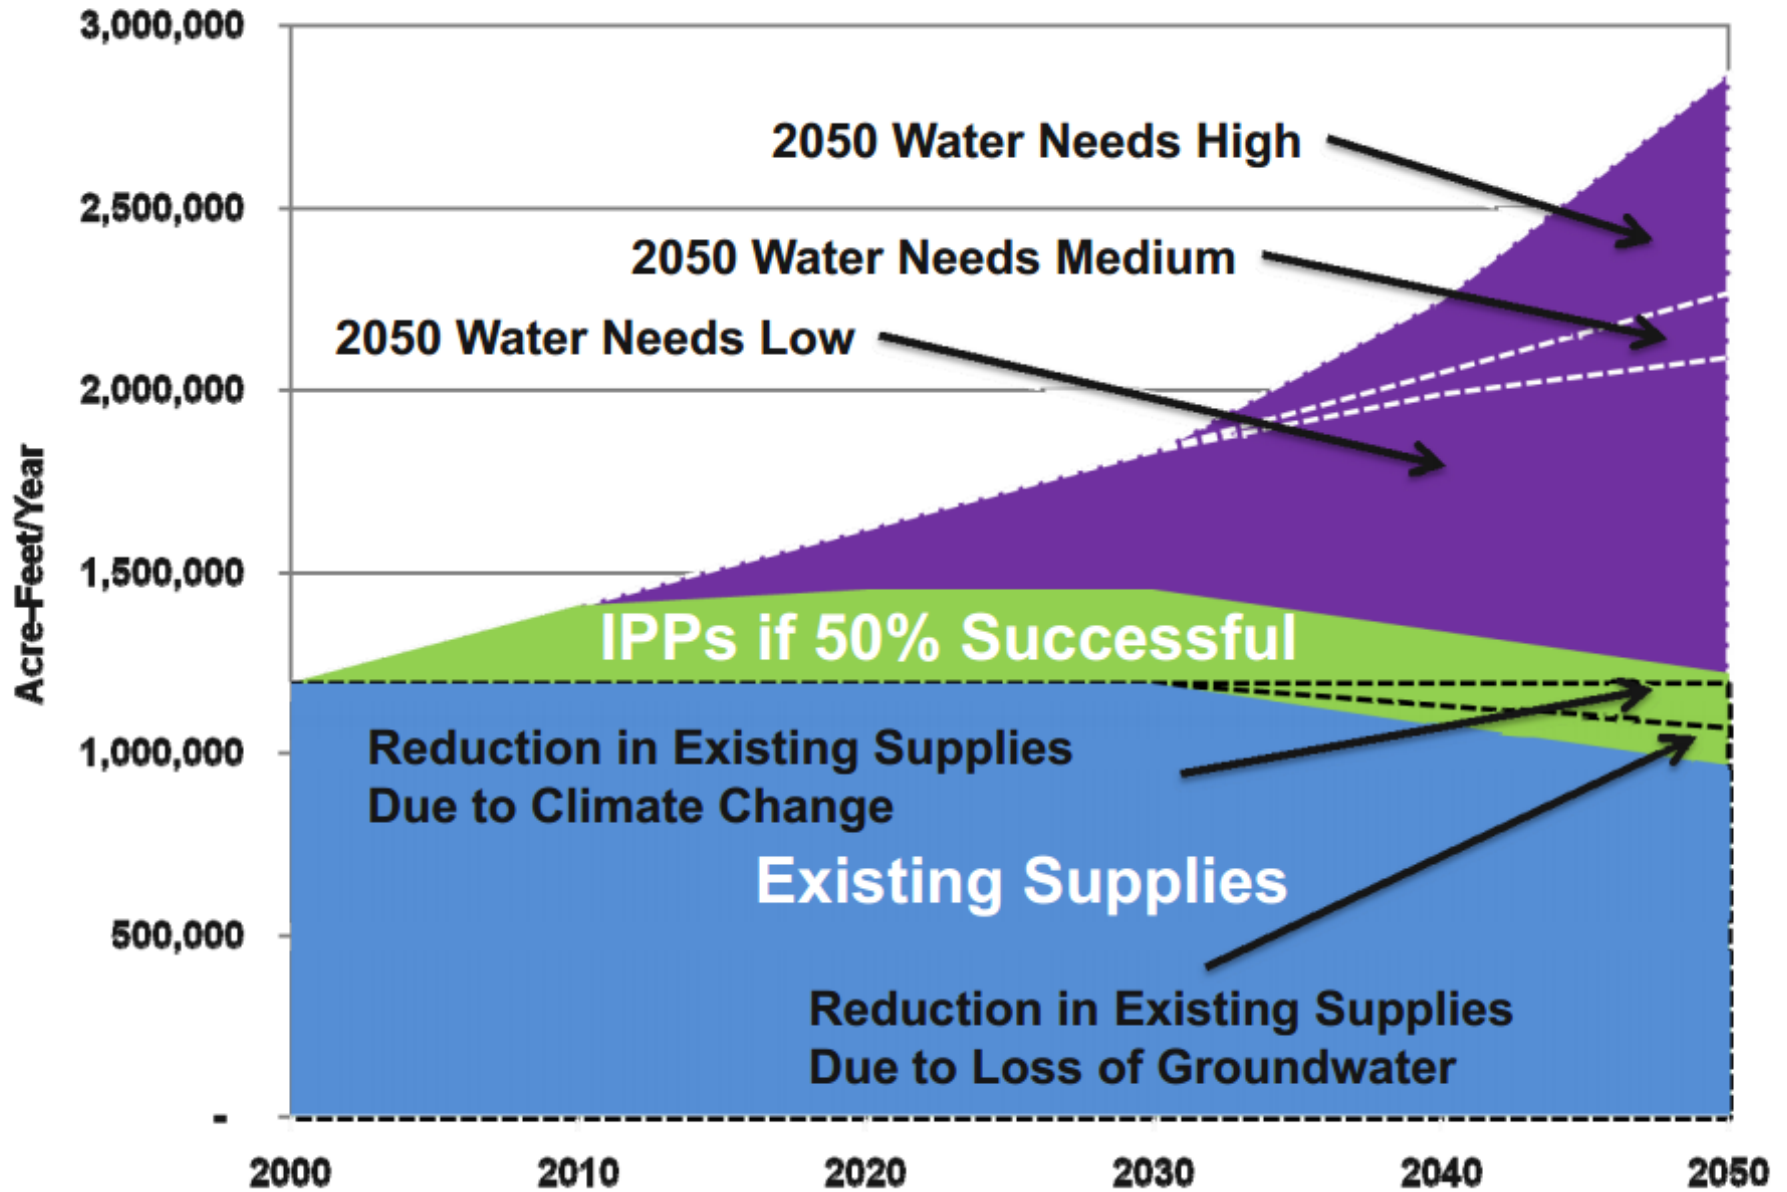

Coloradowaterplan.com

southplattebasin.com

Colorado's Future M&I Water Needs

Colorado's Future M&I Water Needs

Colorado's Future M&I Water Needs

Greeley Water Supply and Demand

**With ag acquisition and Milton Seaman expansion,
supply lasts until 2060.**

Generalized Data Representation of Provider (Utility X) Water Supply Summary