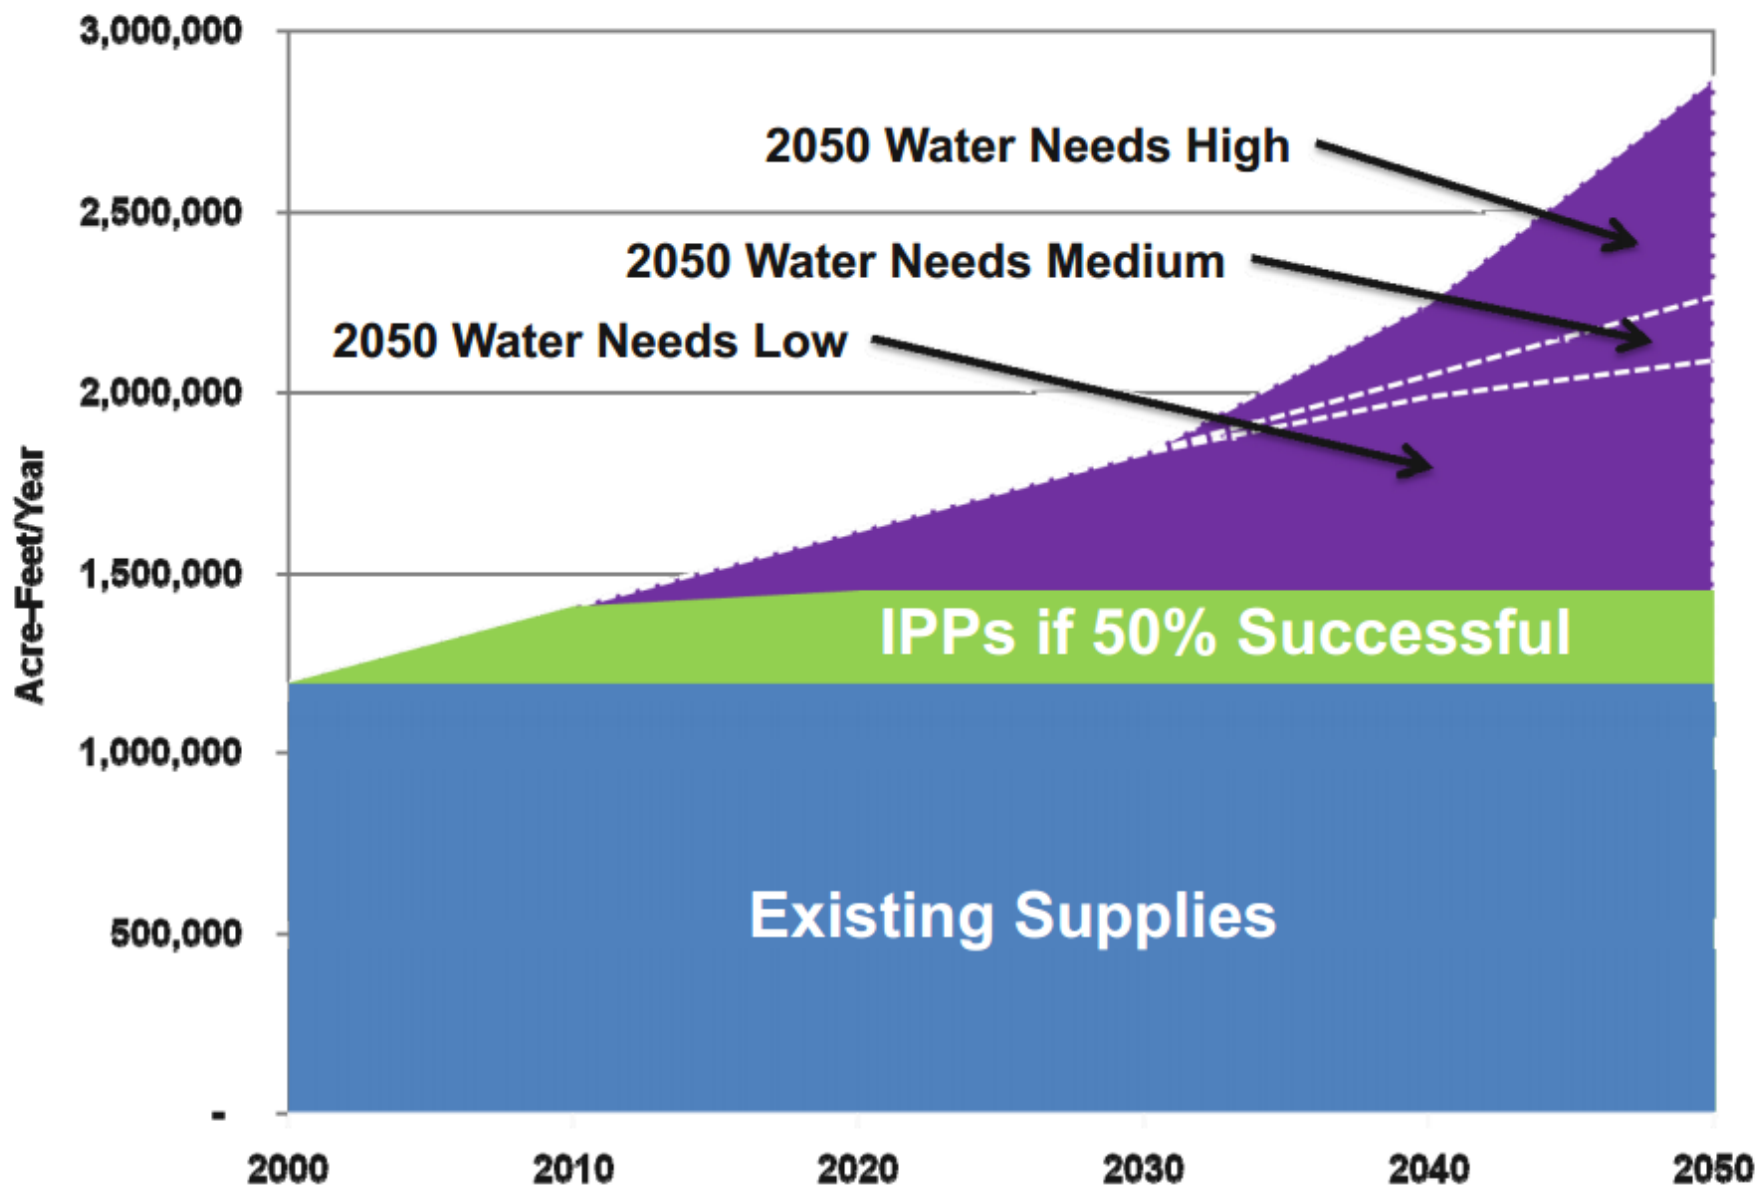

Coloradowaterplan.com

southplattebasin.com

Colorado's Future M&I Water Needs

Colorado's Future M&I Water Needs

Colorado's Future M&I Water Needs

Greeley Water Supply and Demand

**With ag acquisition and Milton Seaman expansion,
supply lasts until 2060.**

Generalized Data Representation of Provider (Utility X) Water Supply Summary